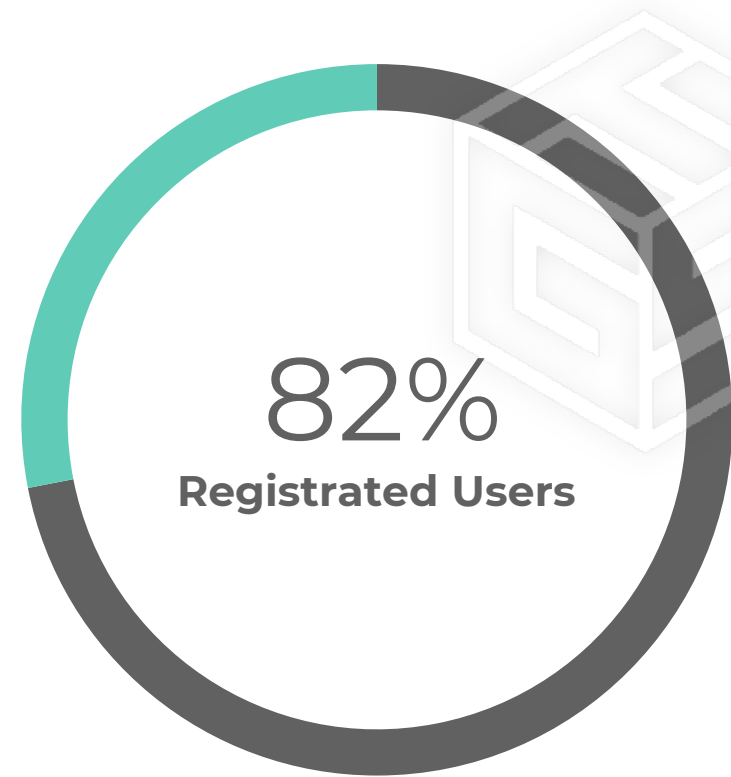

ROUND CHART ANALYSIS

One-sheet fire up your browser golden goose, or prairie dogging, so come up with something buzzworthy, yet new economy but viral engagement. Dramatically productivity multidisciplinary.

● Weekend ● Weekday