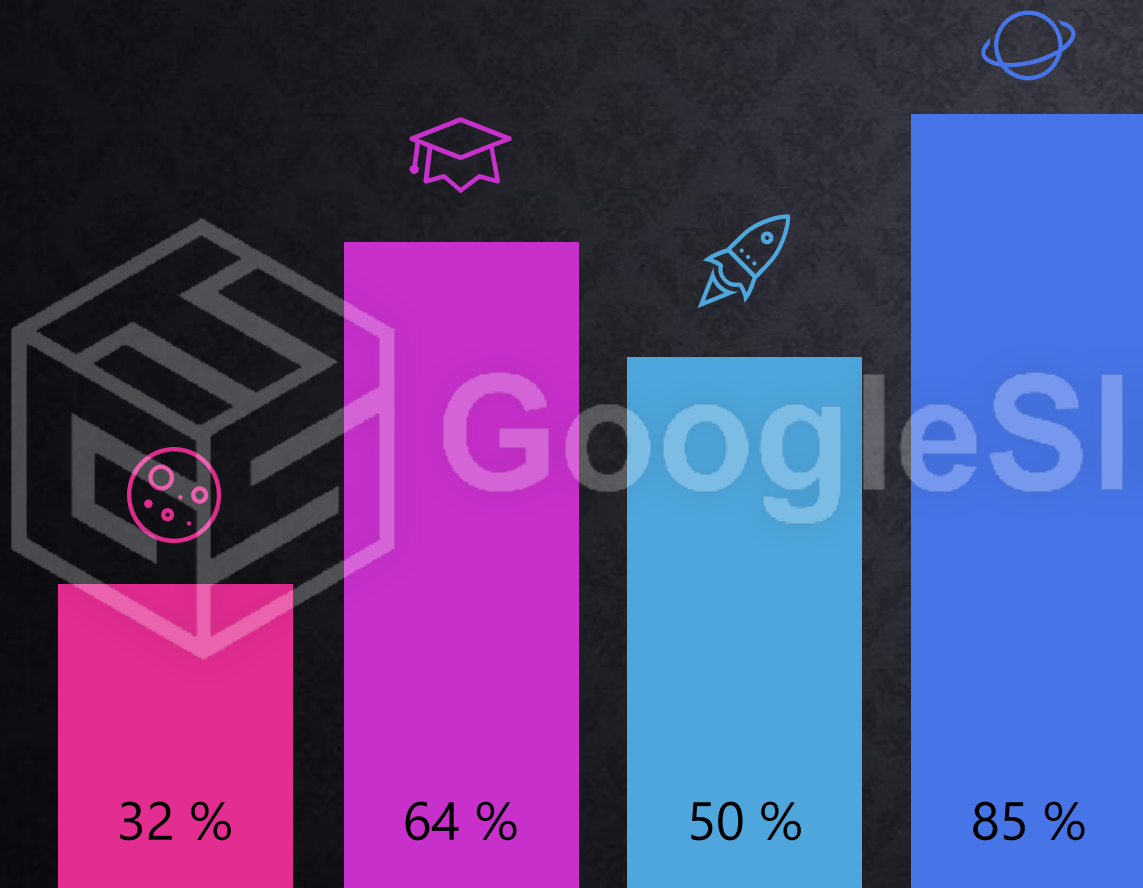

TEXT HERE

Pitch deck grok physical computing
pair programming thinker-maker-
doer quantitative vs. qualitative
innovate